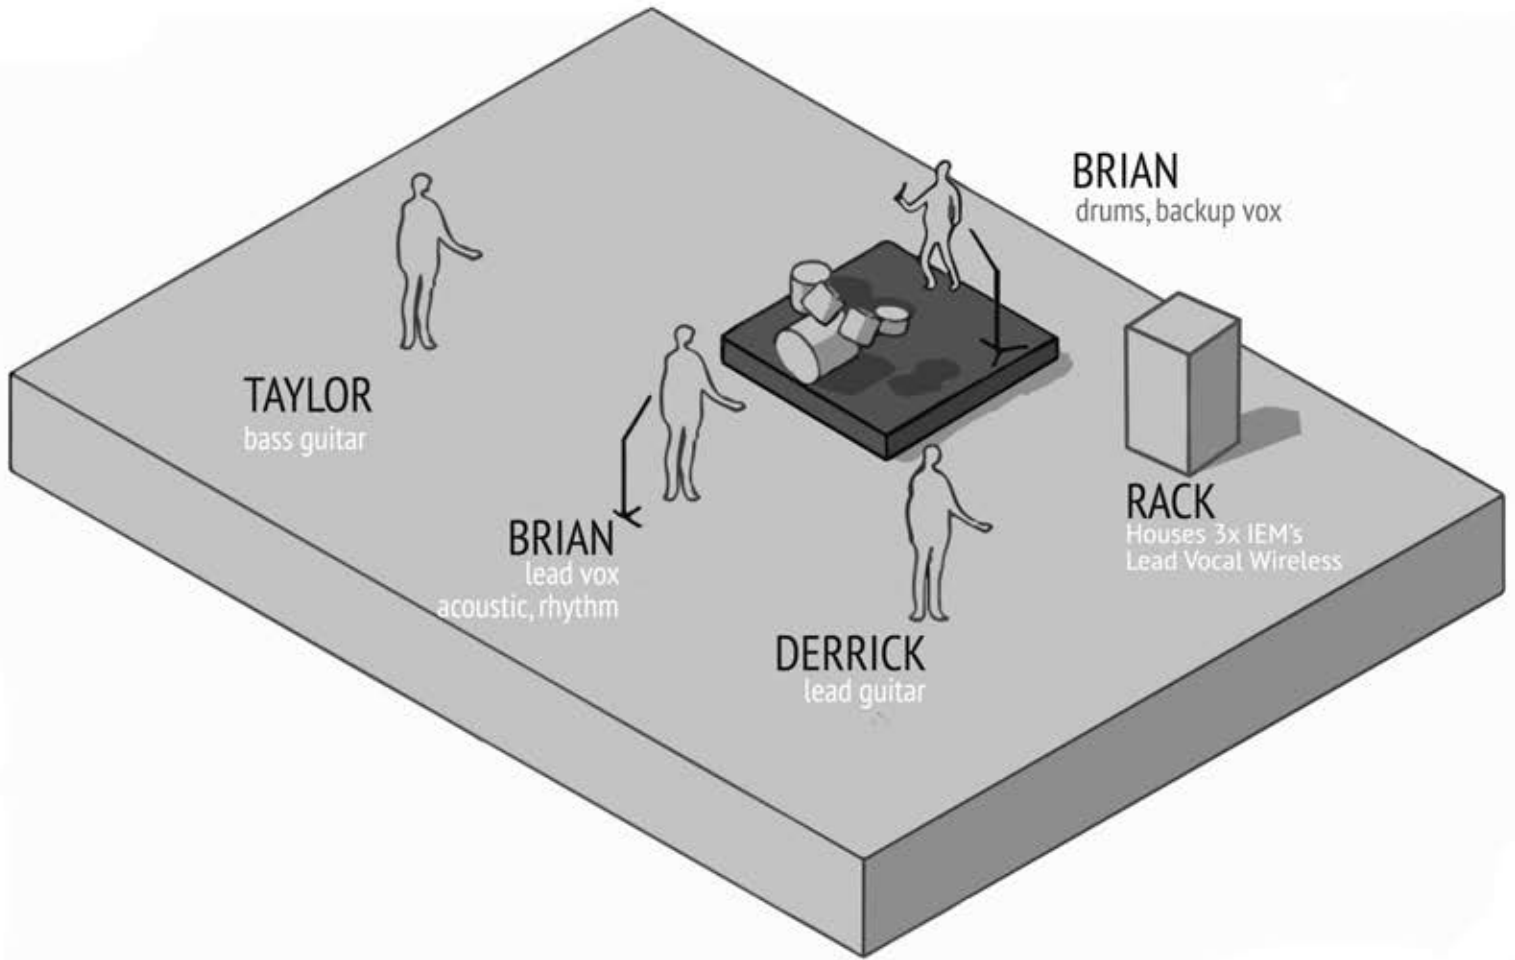

HUDSON DRIVE
 HUDSONDRIVEBAND.COM
 CONTACT: 816-217-3544

SETUP: 4 MAN DEFAULT SHOW
 TITLE: HUDSON DRIVE STAGEPLOT
 VIEW: RIGHT ISOMETRIC

1	KICK	DRUMS
2	SNARE	*
3	HIHAT	*
4	RACK TOM	*
5	RACK TOM 2	*
6	FLOOR TOM 2	*
7	OVERHEAD DRUM	*
8	OVERHEAD DRUM	*
9	EXPRESSION PAD	*
10	BASS GUITAR	RIGHT
11	ACOUSTIC GUITAR	CENTER
12	RHYTHM ELECTRIC	CENTER
13	LEAD GUITAR	LEFT
14	LEAD VOX	CENTER
15	BACKUP VOX	DRUMS
18	TRACKS	Rack

NOTES

2 VOX - LEAD CENTER DOWNSTAGE, BACKUP AT DRUMS
 POWER NEEDED DOWNSTAGE LEFT, DOWNSTAGE CENTER,
 AT RACK, AND DRUMS.
 BAND HAS ALL MICS
 BAND IS SELF CONTAINED (SPLITTER SNAKE TAILS)
 - BAND RUNS OWN MONITORS
 - OTHERWISE 4 XLR MONITOR MIXES (IN RACK)
 ALL INPUTS ARE DI (EXCEPT DRUMS)

Hudson Drive